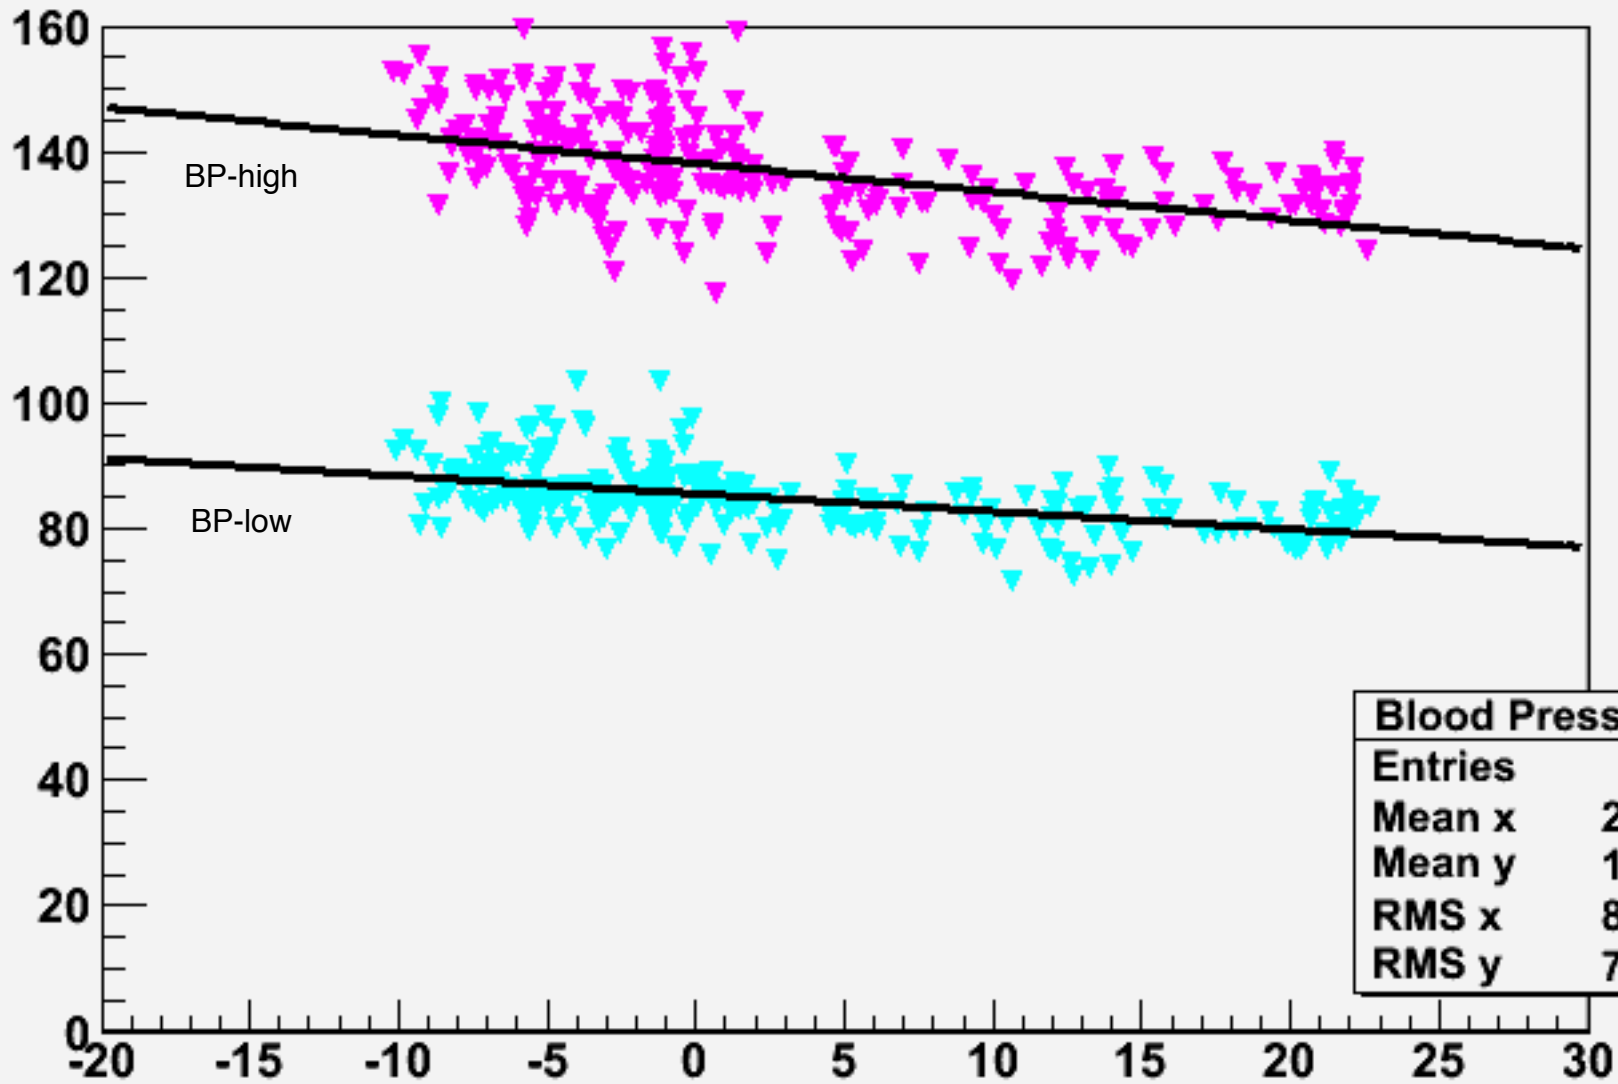

# Temp-min

from 1Sep2010-9Feb2012

Lowest temp at Matsumoto